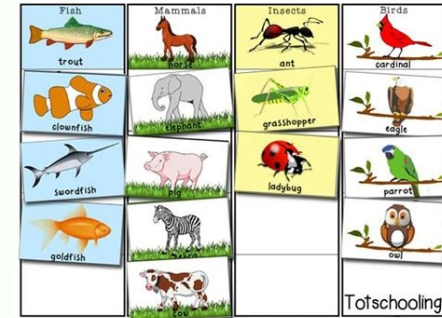

- a) $\angle OPT =$ _____ d) $\angle TPS =$ _____
 b) $\angle LPUQ =$ _____ e) $\angle OPR =$ _____
 c) $\angle QPS =$ _____ f) $\angle RPT =$ _____

Classifying Triangles

by side

by angles

Equilateral triangles have 3 equal sides.

Acute triangles have 3 acute angles.

Isosceles triangles have 2 equal sides.

Right triangles have 1 right angle.

Scalene triangles have NO equal sides.

Obtuse triangles have 1 obtuse angle.

© The Teaching Sweet Shoppe

TEACHING SWEET SHOPPE

Animal

Classification & Sorting

Free Printable

Fish, Mammals, Insects & Birds

Angles

Classifying angles grade 6. Angles class 6 worksheet.

The answer is Sä. Å Å The reflex angle is greater than 180 ° and less than 360 à €